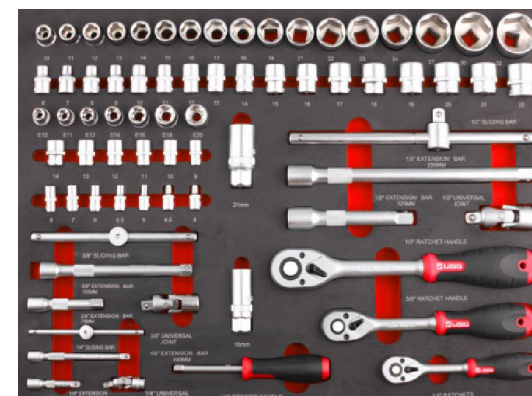

Detail list of 855006958

Item	qty	description	Tray NO.	
1/4"Dr.socket	13PCS	4-4.5-5-5.5-6-7-8-9-10-11-12-13-14MM	F1.ET48	
1/4"DR. universal joint	1PCS	1/4"DR.		
1/4"DR. sliding bar	1PCS	1/4"DR.		
1/4"Dr. extension bar	2PCS	1/4"DR. 50-100MM		
1/4" ratchet handle	1PCS	1/4" Dr.		
1/4"spinner	1PCS	1/4" Dr.		
3/8"Dr. socket	17PCS	6-7-8-9-10-11-12-13-14-15-16-17-18-19-20-21-22MM		
3/8"Dr.universal joint	1PCS	3/8"DR.		
3/8"Dr. sliding bar	1PCS	3/8"DR.		
3/8"Dr. extension bar	2PCS	75MM, 150MM		
3/8"Dr. ratchet handle	1PCS	3/8"		
3/8"Dr. spark plug socket	2PCS	16, 21MM		
3/8"Dr. E-socket	7PCS	E10,11,12,14,16,18,20		
1/2"DR. socket	17PCS	10-11-12-13-14-15-16-17-18-19-21-22-23-24-27-30-32MM		
1/2"DR.universal joint	1PCS	1/2"DR.		
1/2"DR. sliding bar	1PCS	1/2"DR.		
1/2"DR.extension bar	2PCS	1/2"DR. 125-250MM		
1/2"DR.ratchet handle	1PCS	1/2"DR.		
1/4"Dr. deep socket	9PCS	5-6-7-8-9-10-11-12-13MM		

1/4"Dr. bits socket	23PCS	T8-10-15-20-25-27-30-40,PH1-2-3,PZ1-2-3,SL4-5-5-7,H3-4-5-6-7-8MM	F1.ET49	
hex key	10PCS	1.5-2-2.5-3-4-5-5.5-6-8-10MM		
T-handle hex key	11PCS	T8-10-15-20-25-27-30-40-45-50-55	F1.ET51	
Bit coupler	1PCS	1/2"Dr. *3/8"		
	1PCS	1/4"Dr. *1/4"		
1/4"DR.E-socket	5PCS	E4-5-6-7-8		
1/4"25MM bits	9PCS	T8-9-10-15-20-25-27-30-40		
30MM bits	7PCS	T20-25-30-40-45-50-55		
75MM bits	6PCS	T20-25-30-40-45-50		
1/2"bits socket	3PCS	T60*30MM,SHANK:10MM T70*65MM,SHANK:12MM T50*100MM,SHANK:8MM		
circlip plier	4PCS	6"	F1.ET28	
combination ratchet wrench	12PCS	8-9-10-11-12-13-14-15-16-17-18-19mm	F1.ET72	